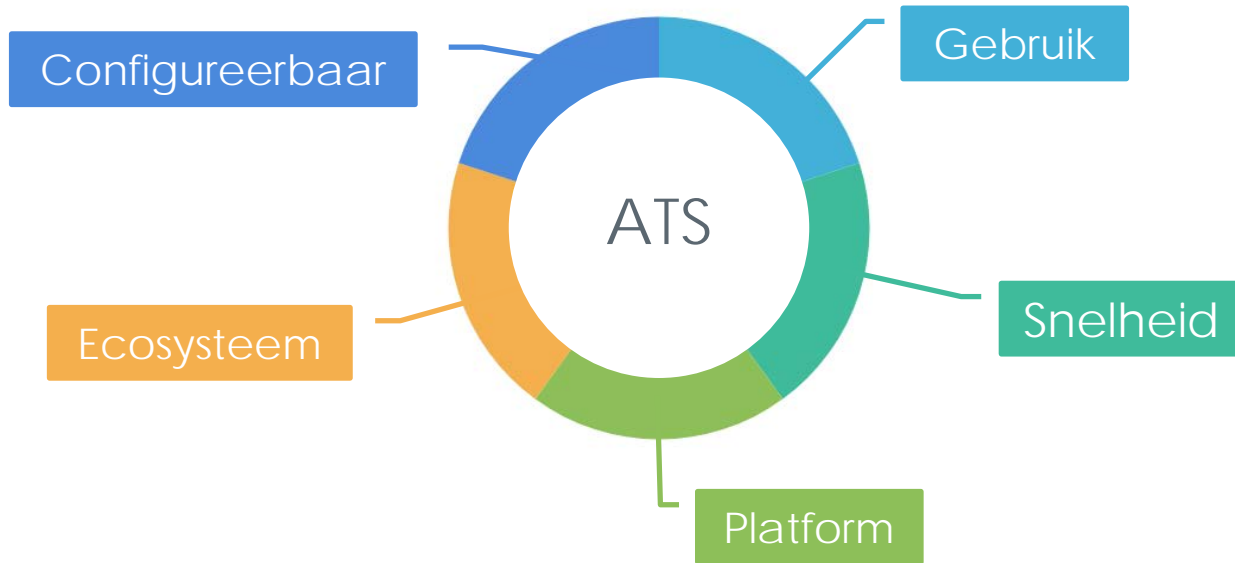

Omgeving

Waar rekening mee te houden

- Doelgroepen
- Stakeholders
- Risicofactoren

3

Project team

Samenstelling

- Project Team
 - Executive sponsor
 - Doelgroepen
 - Project manager
- Check stap 1

4

2019 Criteria Voor ATS selectie

The Dutch Recruitment Tech Landscape 2018

The Dutch Recruitment Tech Landscape 2018 is an overview of the recruitment technology ecosystem in the Netherlands. It is based on the Dutch Recruitment Tech Event 2018. For more information, see digitalrecruitment.nl/landscape. © 2018 recruitmenttech.nl